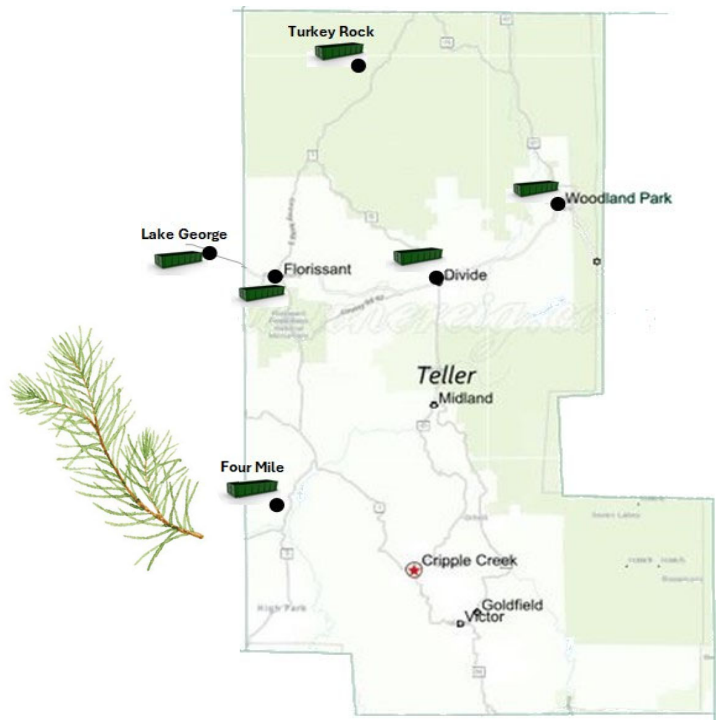

Lake George Fire

8851 County Road 90, Lake George

June 5-7 | 9 AM-4 PM

Working together to create a safer, more fire-resilient community. Thank you to our Fire Departments and sponsors:

City Above the Clouds

TELLER COUNTY
COLORADO

For more info, contact your local participating fire dept.